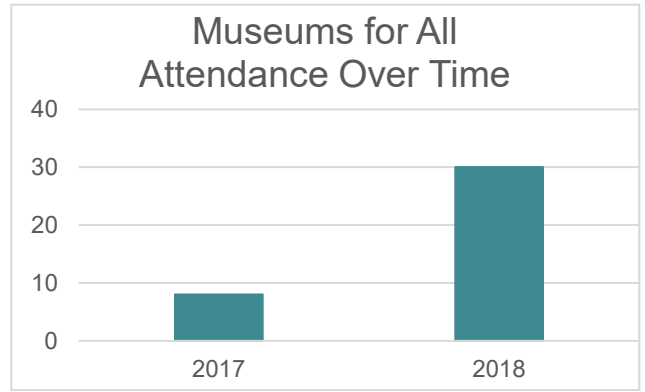

38

M4A visitors

0.16% of all visitors