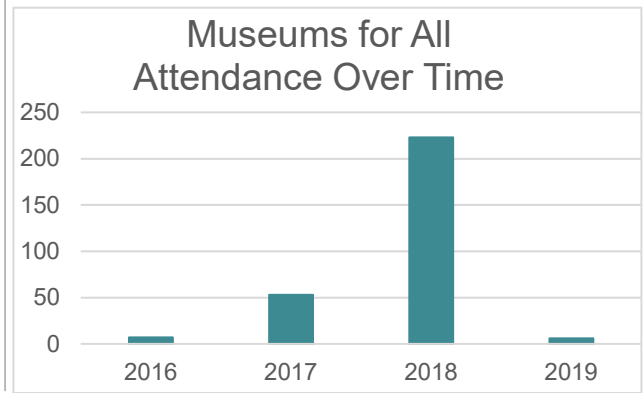

by the numbers

2016

Joined Museums for All

visitors served

289

M4A visitors

0.19% of all visitors

Museums for All is a national access program that encourages individuals of all backgrounds to visit museums regularly and build lifelong museum habits.

M4A admission price per person **\$1**

**All data current as of March 31, 2019*

about the museum

Kingwood Center Gardens
 Mansfield, OH
 Botanical Garden
 kingwoodcenter.org
 66,000 visitors/year

“There is considerable appreciation of this program by individuals using it and the community at large. Guest demographics have expanded. Additional children's and family events are encouraging attendance.”