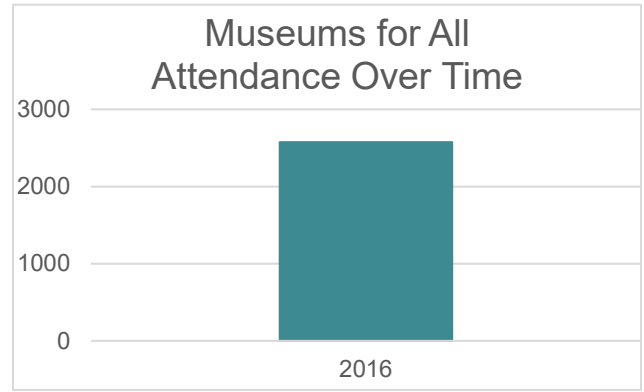

2,577

M4A visitors

0.26% of all visitors