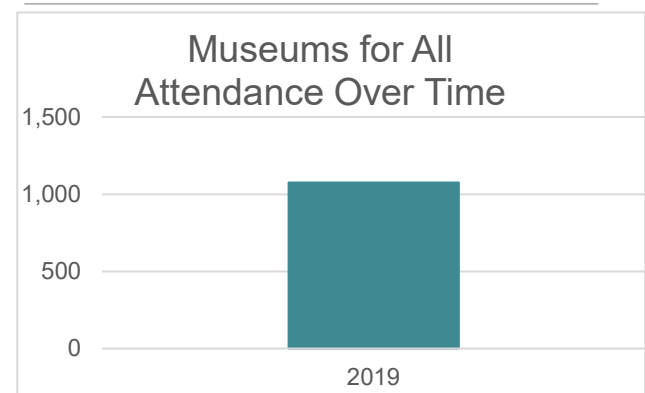

about the museum

Greater Des Moines
 Botanical Garden

Des Moines, IA

Botanical Garden

dmbotanicalgarden.com

130,000 visitors/year

Museums for All is a national access program that encourages individuals of all backgrounds to visit museums regularly and build lifelong museum habits.

by the numbers

2018

Joined Museums for All

M4A admission price per person **\$0**

**All data current as of March 31, 2019*

visitors served

**1,075
 M4A visitors**

**3.19% of all
 visitors**

about the museum

Chicago Botanic Garden
 Glencoe, IL
 Botanical Garden
 chicagobotanic.org
 1,000,000 visitors/year

Museums for All is a national access program that encourages individuals of all backgrounds to visit museums regularly and build lifelong museum habits.