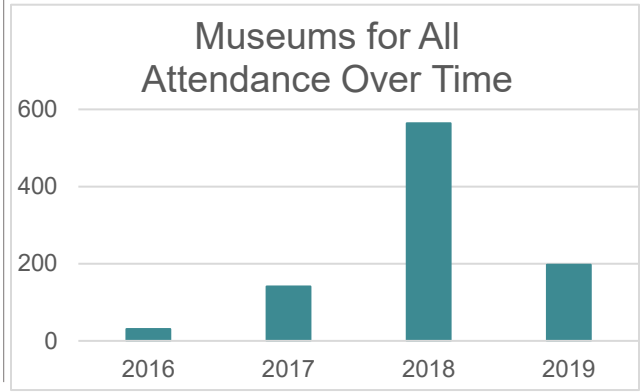

visitors served

23

M4A visitors

0.04% of all visitors

about the museum

Cleveland Botanical Garden
 Cleveland, OH
 Botanical Garden
 cbgarden.org
 202,000 visitors/year

by the numbers

2016

Joined Museums for All

M4A admission price per person **\$1**

**All data current as of March 31, 2019*

visitors served

933

M4A visitors

0.51% of all visitors

Museums for All is a national access program that encourages individuals of all backgrounds to visit museums regularly and build lifelong museum habits.