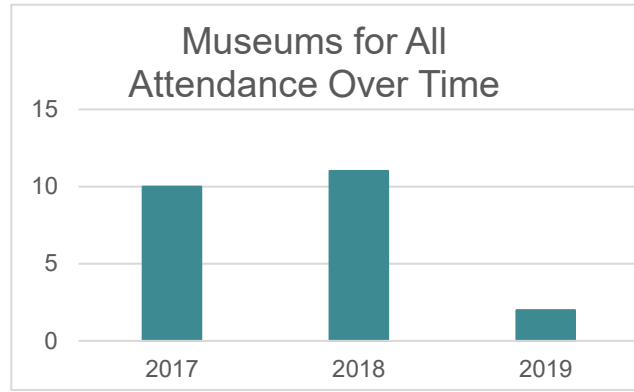

23

M4A visitors

0.04% of all visitors