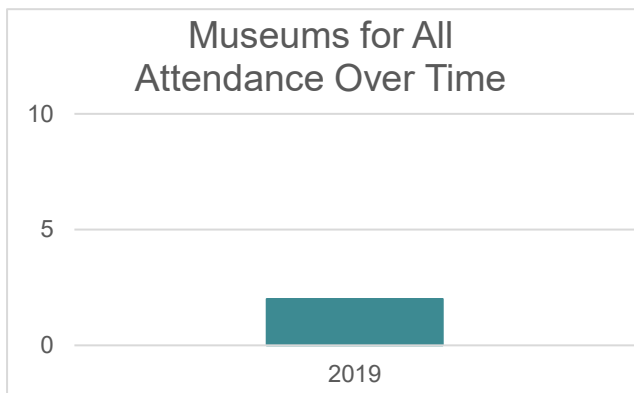

about the museum

Pittsburgh Botanic Garden
Oakdale, PA
Botanical Garden
pittsburghbotanicgarden.org
unreported visitors/year

Museums for All is a national access program that encourages individuals of all backgrounds to visit museums regularly and build lifelong museum habits.

by the numbers

2019

Joined Museums for All

M4A admission price per person **$2**

*All data current as of March 31, 2019

visitors served

2

M4A visitors

0.15% of all visitors