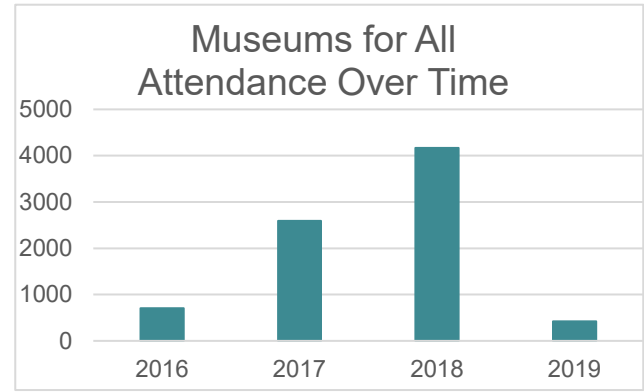

\$1

**All data current as of March 31, 2019*

visitors served

7,899

M4A visitors

0.24% of all visitors

about the museum

Santa Fe Botanical Garden
 Santa Fe, NM
 Botanical Garden
santafebotanicalgarden.org
 30,000 visitors/year

“We are slowly starting to gain some traction! The VISTA Americorps members have been using the Museums for All benefits.”

by the numbers

2016

Joined Museums for All

M4A admission price per person

\$0

**All data current as of March 31, 2019*