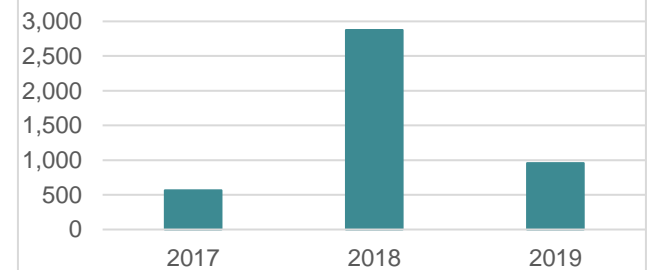

2017

Joined Museums for All

M4A admission
 price per
 person

\$2

**All data current as of March 31, 2019*

visitors served

4,396

M4A visitors

4.61% of all visitors

Museums for All
 Attendance Over Time

about the museum

Lincoln Park Zoo

Chicago, IL

Zoo or Aquarium Museum

lpzoo.org

3,600,000 visitors/year