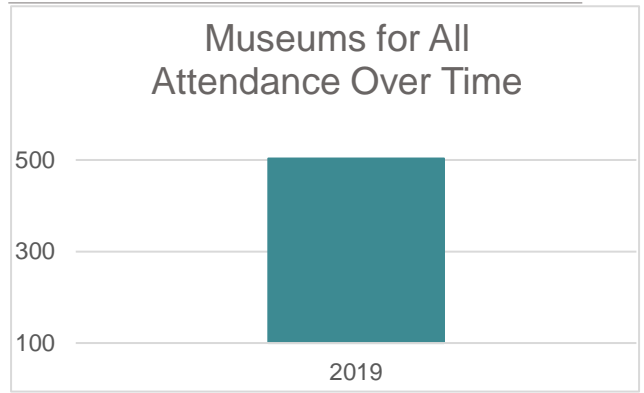

503

M4A visitors

0.39% of all visitors