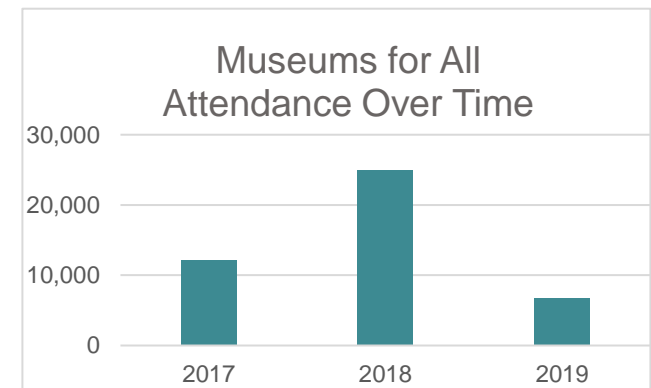

an initiative of the
Institute of Museum and Library Services

about the museum

Shedd Aquarium

Chicago, IL

Zoo or Aquarium Museum

sheddaquarium.org

1,900,000 visitors/year

by the numbers

2017

Joined Museums for All

visitors served

43,921

M4A visitors

1.67% of all visitors

Guest Facebook review: "Hey Shedd, thanks for allowing EBT families free admission. EVERY child deserves to see these amazing animals. Next time I'm in Chicago my family will happily pay admission to support the Shedd!!!!"

M4A admission price per person **\$0**

**All data current as of March 31, 2019*

about the museum

Missoula Insectarium

Missoula, MT

Zoo or Aquarium Museum

missoulabutterflyhouse.org

15,000 visitors/year