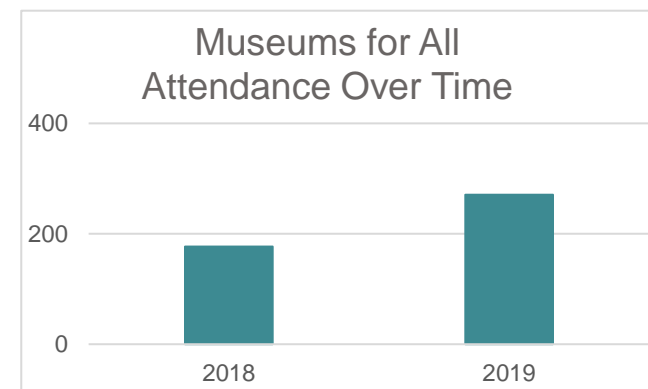

about the museum

CuriOdyssey

San Mateo, CA

Zoo or Aquarium Museum

curiodyssey.org

unreported visitors/year

Museums for All is a national access program that encourages individuals of all backgrounds to visit museums regularly and build lifelong museum habits.

by the numbers

2018

Joined Museums for All

M4A admission
price per
person

\$0

**All data current as of March 31, 2019*

visitors served

448

M4A visitors

0.51% of all visitors

about the museum

Marine Mammal Center

Sausalito, CA

Zoo or Aquarium Museum

marinemammalcenter.org

100,000 visitors/year