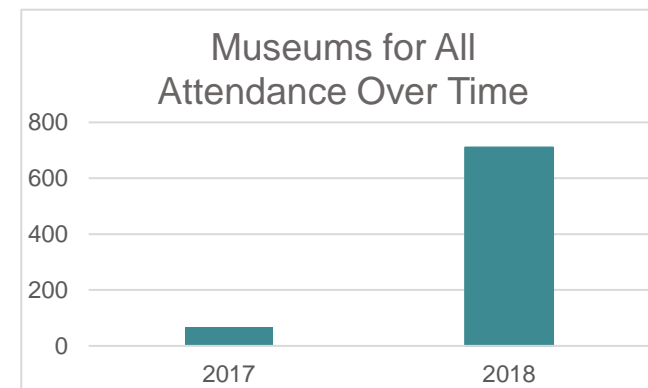

by the numbers

2017

Joined Museums for All

M4A admission
price per
person

\$3

**All data current as of March 31, 2019*

visitors served

775

M4A visitors

**0.14% of all
visitors**

about the museum

Sequoia Park Zoo

Eureka, CA

Zoo or Aquarium Museum

sequoiaparkzoo.net

110,000 visitors/year