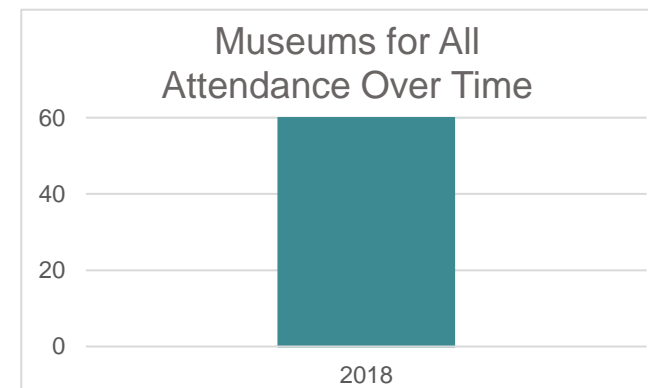

Museums for All is a national access program that encourages individuals of all backgrounds to visit museums regularly and build lifelong museum habits.

by the numbers

2018

Joined Museums for All

M4A admission
price per
person

\$0

**All data current as of March 31, 2019*

visitors served

60

M4A visitors

0.65% of all visitors

about the museum

Akron Zoo